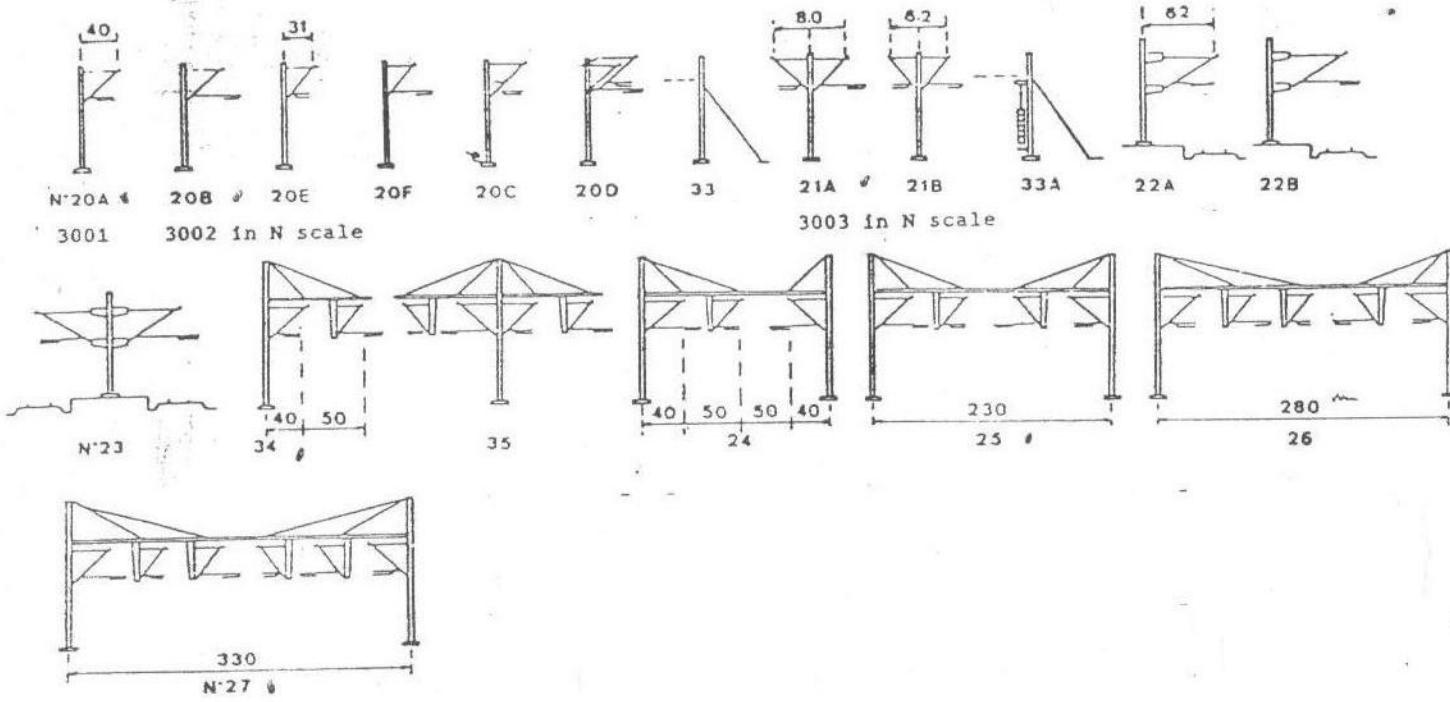

# CATENARY SUPPORT POSTS and CATENARIES

READY ASSEMBLED  
and  
in KIT FORM

HO GAUGE

## STANDARD VERSIONS

25KV Monophased

POST N° 20A  
PRODUCED in PLASTIC (NYLON)

## OVERHEAD CATENARY