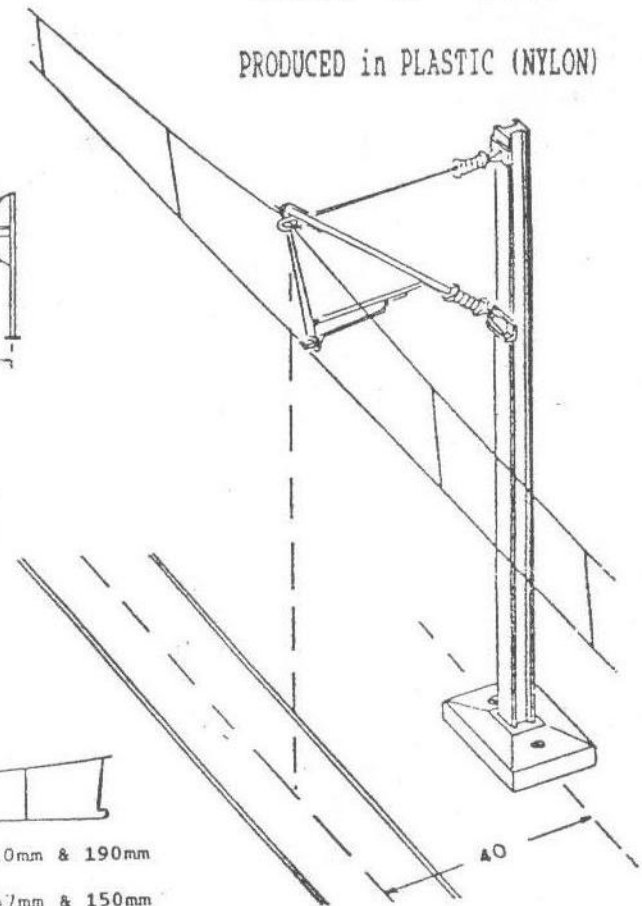

# CATENARY SUPPORT POSTS and CATENARIES

READY ASSEMBLED  
and  
in KIT FORM

HO GAUGE

## STANDARD VERSIONS

25KV Monophased

POST N° 20A  
PRODUCED in PLASTIC (NYLON)

## OVERHEAD CATENARY